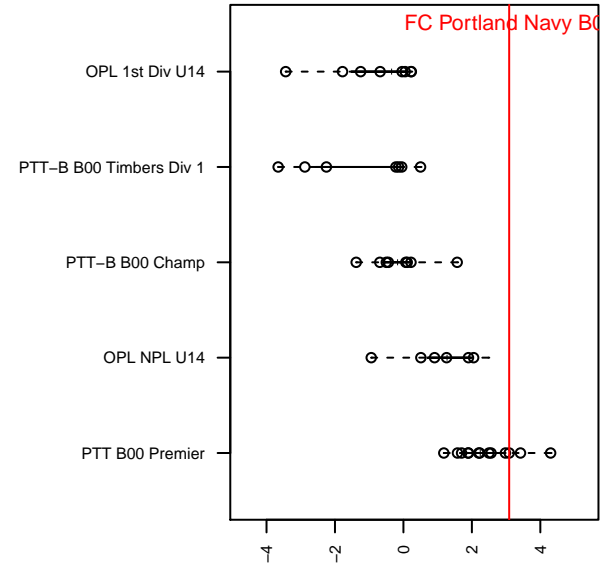

**attack and defense rating
relative to others at age
and all opponents in last 13 months**