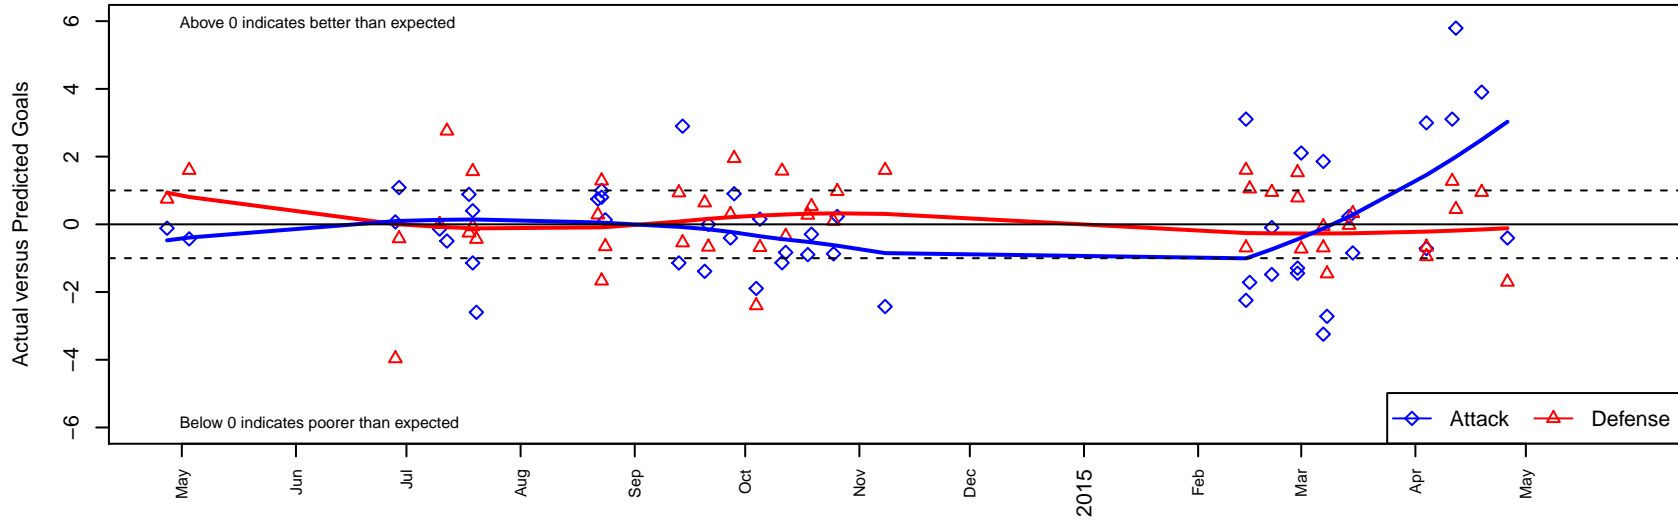

FC Portland Navy B00

FC Portland
 Portland, OR
 B00 total strength=1416
 attack=12.92 defense=5.55
 fall league = PTT B00 Premier
 spr league = Spr OPL Chinook Div U14, Spr O

alt names used:
 FCP B00 Navy
 FC Portland 2000B Navy
 FC PORTLAND ACADEMY 2000B NAVY
 FC Portland Academy 00 Navy
 FC Portland Academy 00 Navy
 FC Portland Academy 2000B Navy
 FC Portland Academy 00 Navy

Venues played:
 2013 OPL State Cup U13
 2014 NW Invitational U14
 2014 NPL Finals U13
 2014 Beaverton Cup BU14 Gold
 2014 NWCL U14
 2014 PTT B00 Premier
 2014 Spr OPL Chinook Division U14
 2014 Spr OYS B00 Premier
 2014 OYS State Cup B00

FC Portland Navy B00
 Dots are actual minus expected GF (blue circles) and GA (red triangles).
 Blue line is smoothed change in attack strength. Red is smoothed change in defense strength.

**attack and defense variance (black dot)
relative to other teams
and top 10 in region**